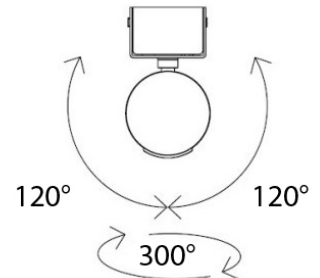

#### PHYSICAL

Shape: Cylinder
Length (mm): 90
Length (in): 3 <sup>9</sup> / <sub>16</sub>
Width (mm): 50
Width (in): 1 <sup>15</sup> / <sub>16</sub>
Height (mm): 90
Height (in): 3 <sup>9</sup> / <sub>16</sub>
Light Distribution: Adjustable / Direct
Weight (kg): 1.8
Weight (lbs): 4
Fixture Finish: WHI
Fixture Material: Metal

#### RATINGS AND CERTIFICATIONS

Certified By: CSA Certified to UL and CSA Standards
IP rating: IP20

108mm 4 1/4"

J-Box cover plate  
Included

108mm 4 1/4"

90mm 3 9/16"

90mm 3 9/16"

50mm 1 15/16"

#### PHYSICAL

Shape: Rectangle  
 Diameter (mm): 60  
 Diameter (in): 2 3/8  
 Length (mm): 138  
 Length (in): 5 7/16  
 Width (mm): 80  
 Width (in): 3 1/8  
 Height (mm): 144  
 Height (in): 5 11/16  
 Light Distribution: Adjustable / Direct  
 Weight (kg): 1.8  
 Weight (lbs): 4  
 Fixture Finish: WHI  
 Fixture Material: Metal

#### PHYSICAL

Shape: Cylinder  
 Diameter (mm): 50  
 Diameter (in): 1 15/16  
 Length (mm): 138  
 Length (in): 5 7/16  
 Height (mm): 116  
 Height (in): 4 9/16  
 Extension (mm): 115  
 Extension (in): 4 1/2  
 Light Distribution: Adjustable / Direct  
 Weight (kg): 1.8  
 Weight (lbs): 4  
 Fixture Finish: WHI  
 Fixture Material: Metal