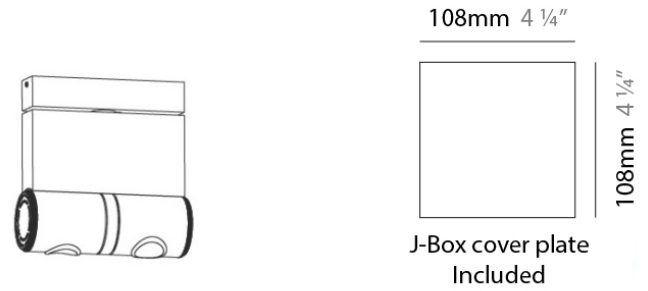

ROBOTIC SURFACE

D92166

PROJECT
TYPE
NOTES
QUANTITY
DATE

GENERAL

Series: Robotic
Brand: Milan
Division: Design
Mounting Type: Surface
Mounting Location: Ceiling
Subcategory: Spots

PHYSICAL

Shape: Rectangle
Diameter (mm): 60
Diameter (in): 2 3/8
Length (mm): 138
Length (in): 5 7/16
Width (mm): 80
Width (in): 3 1/8
Height (mm): 144
Height (in): 5 11/16
Light Distribution: Adjustable / Direct
Weight (kg): 1.8
Weight (lbs): 4
Fixture Finish: WHI
Fixture Material: Metal

ELECTRICAL

Number of Lamps: 2
Lamp Type: LED
Total Output Wattage (W): 13.2
Max. Wattage Per Lamp (W): 6.6
Dimming: Non-Dimmable
Driver Included: Yes
Driver Location: External
Driver Type: Constant Current
Driver Class: Class 2
Input Voltage (V): 120
Lamp Voltage (V): 120
Constant Current (MA): 2 x 175
Upon Request: Dimmable option available with remote driver upon request

LED

Number of LEDs: 2
Color Temperature (°K): 2700
Max. Delivered Lumen (lm): 2 x 431.54
Nominal Lumen (lm): 2 x 800
CRI: >80 CRI

OPTICAL

Adjustability: Tilting and rotating

RATINGS AND CERTIFICATIONS

Certified By: CSA Certified to UL and CSA Standards
IP rating: IP20